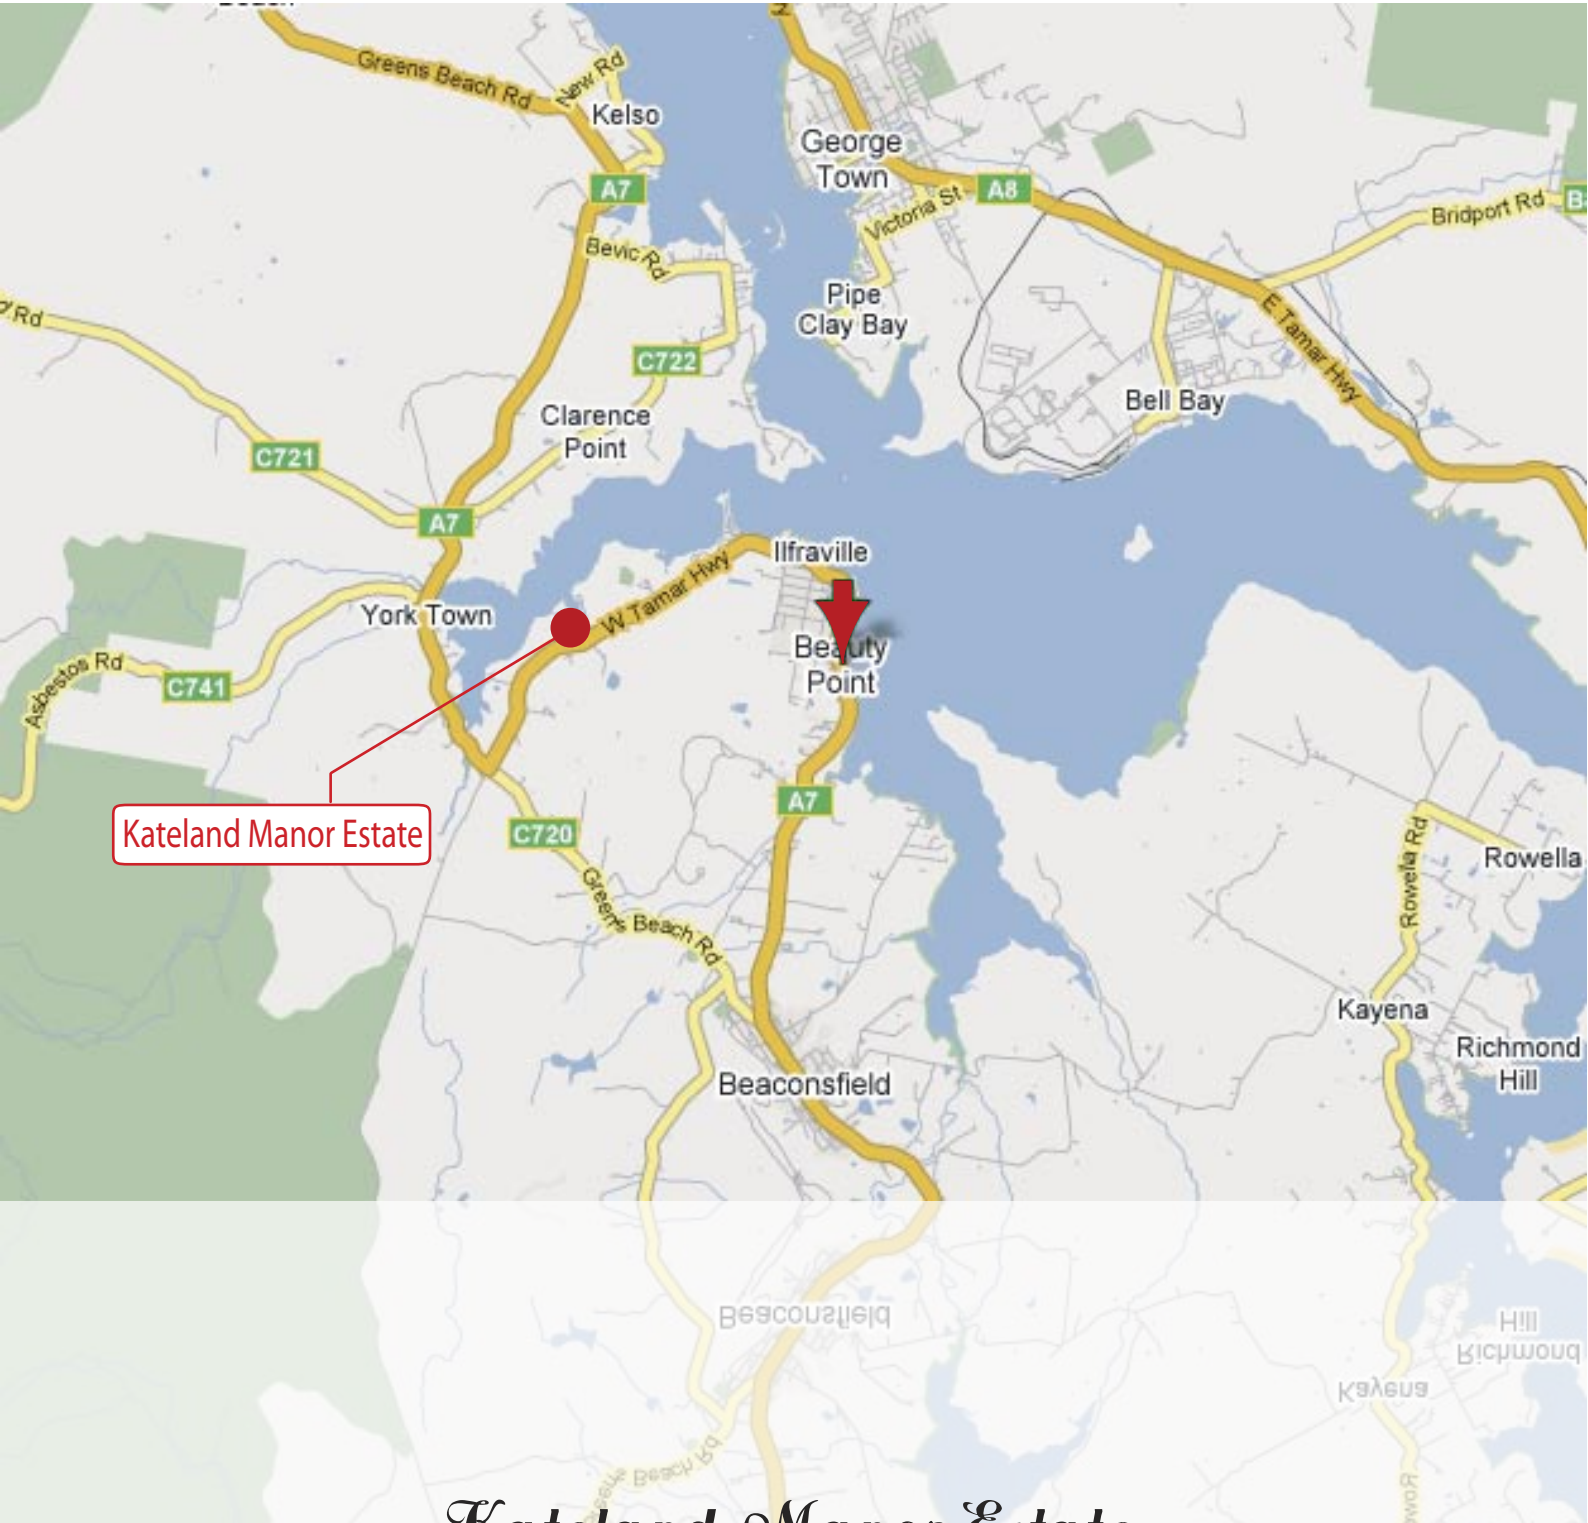

Kateland Manor Estate

Kateland Manor Estate

Kateland Manor Estate

Beauty Point TAS 7270 | p: +61 0418 128742 | e: info@kateland.com.au
w: www.kateland.com.au